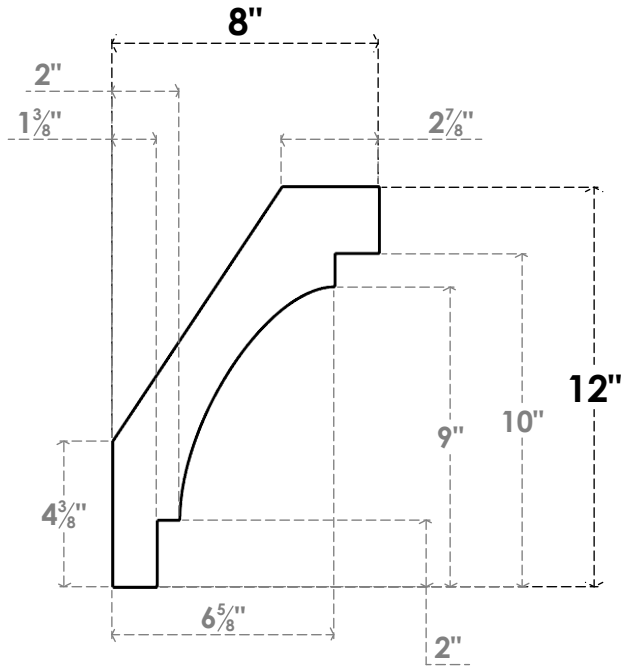

ITEM NUMBER: BRCPC055X08000X12000MRC

5 1/2"W X 8"D X 12"H MERCED ARCHITECTURAL GRADE PVC CLOSED KNEE BRACE

SIDE PROFILE

FRONT PROFILE

ISOMETRIC

EKENA MILLWORK
2300 WEST MAIN ST.
CLARKSVILLE, TX 75426
TOLL FREE: 866-607-0453
WWW.EKENAMILLWORK.COM

NOTES

1. INSTALLATION TO BE COMPLETED IN ACCORDANCE WITH MANUFACTURER'S SPECIFICATIONS.
2. DRAWING MAY NOT BE TO SCALE
3. THIS DRAWING IS INTENDED FOR DESIGN AND PLANNING PURPOSES ONLY.
4. ALL INFORMATION CONTAINED HEREIN WAS CURRENT AT THE TIME OF DEVELOPMENT BUT MUST BE REVIEWED AND APPROVED BY THE PRODUCT MANUFACTURER TO BE CONSIDERED ACCURATE.
5. ARCHITECTURAL GRADE PVC PRODUCTS ARE MADE FROM EXPANDED CELLULAR PVC AND COME NATURALLY WHITE BUT MAY BE PAINTED