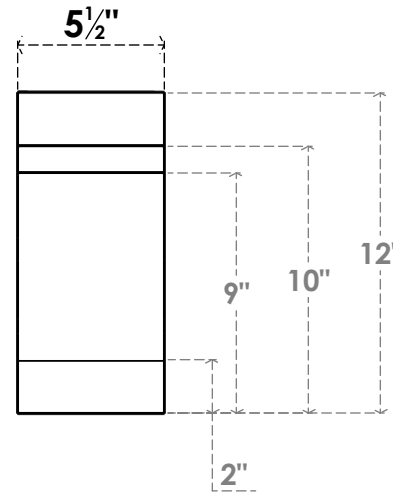

ITEM NUMBER: BRCPC055X08000X12000MRC

5 1/2"W X 8"D X 12"H MERCED ARCHITECTURAL GRADE PVC CLOSED KNEE BRACE

SIDE PROFILE

FRONT PROFILE

ISOMETRIC

EKENA MILLWORK
2300 WEST MAIN ST.
CLARKSVILLE, TX 75426
TOLL FREE: 866-607-0453
WWW.EKENAMILLWORK.COM